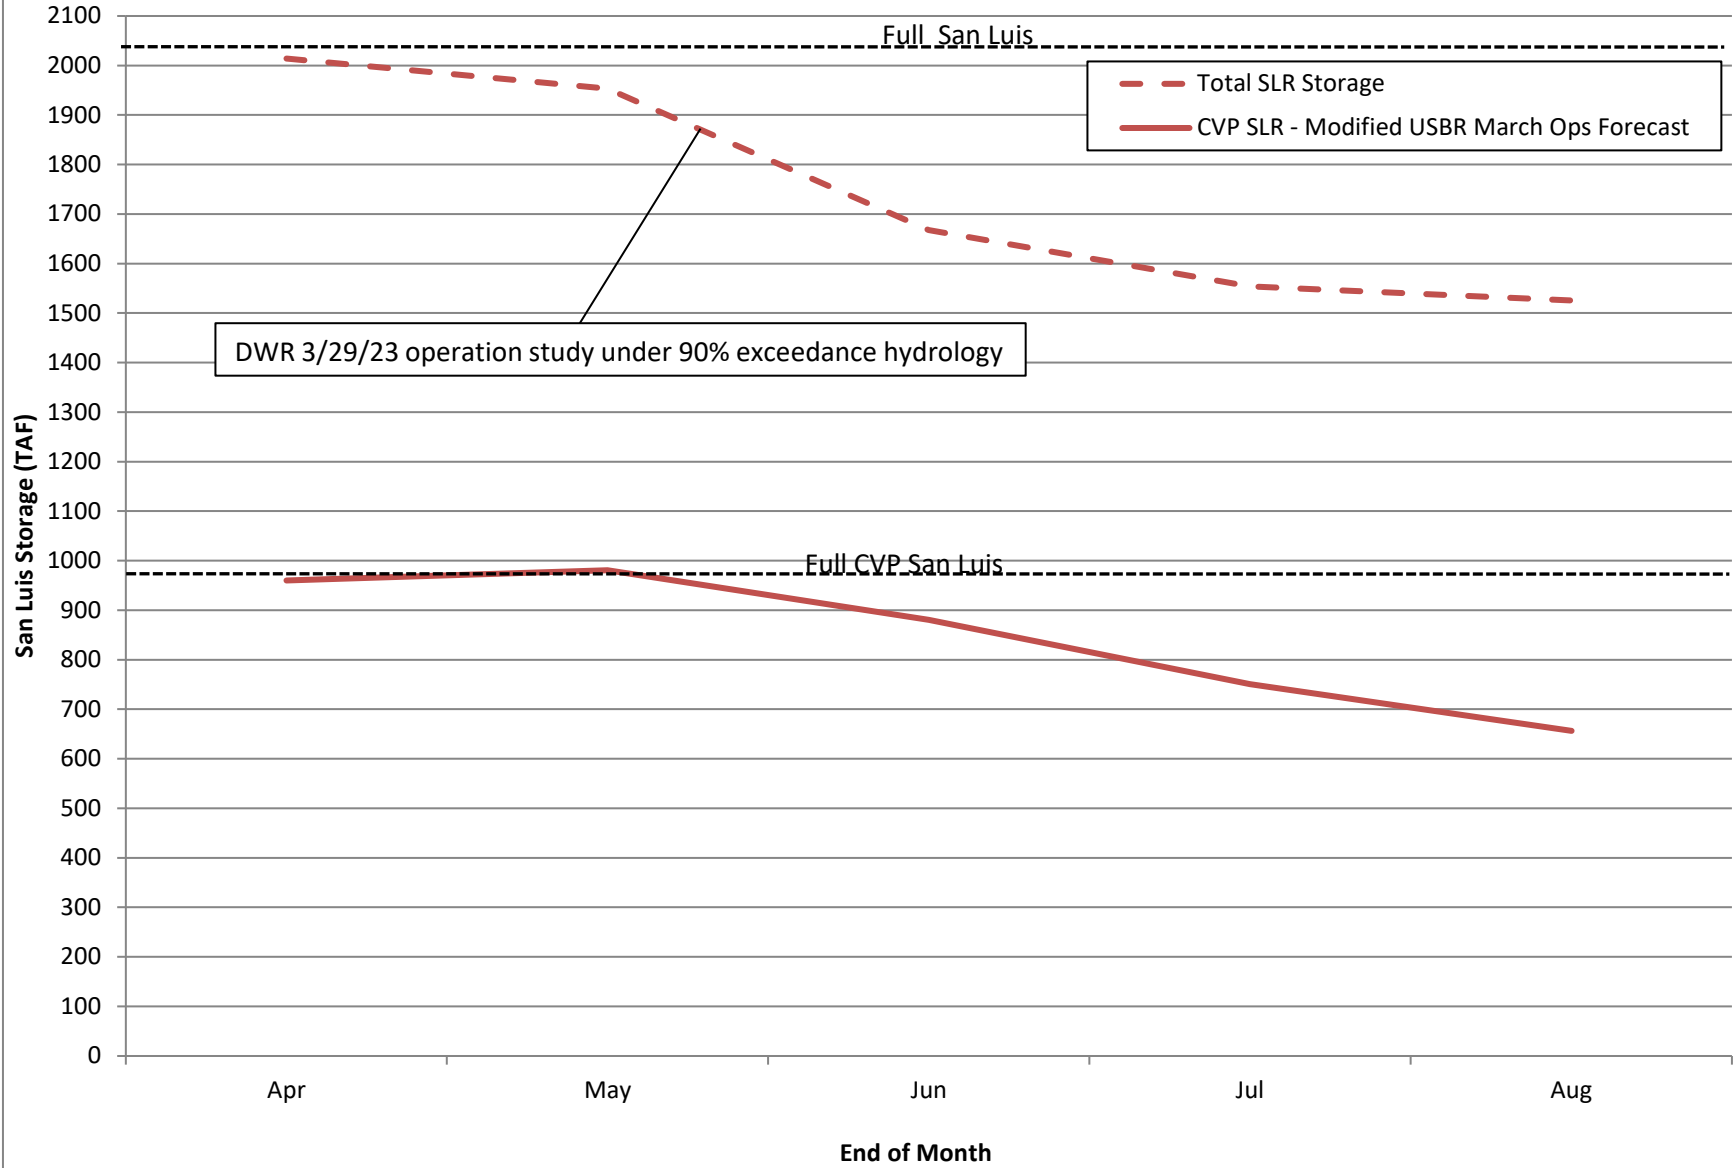

2023 San Luis Storage Projection

90% Exceedance Hydrology

2023 San Luis Storage Projection

50% Exceedance Hydrology