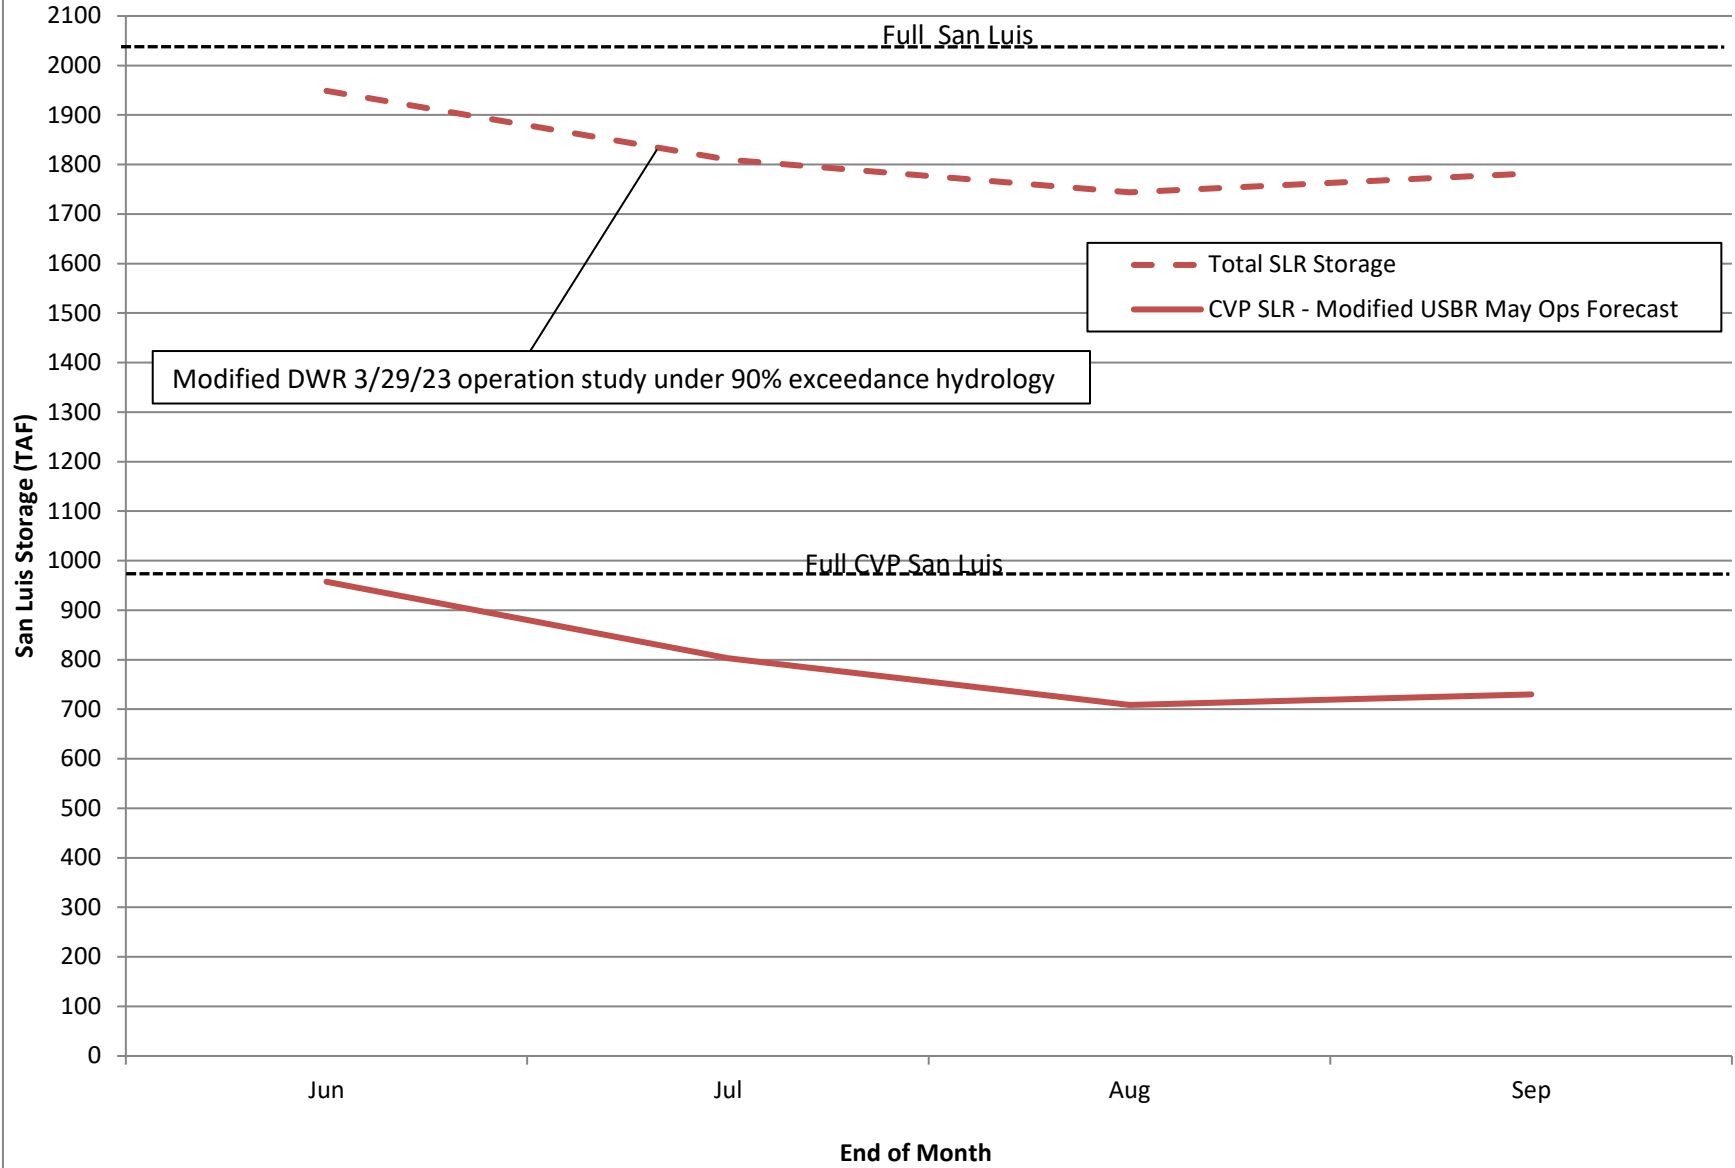

2023 San Luis Storage Projection

90% Exceedance Hydrology

2023 San Luis Storage Projection

50% Exceedance Hydrology